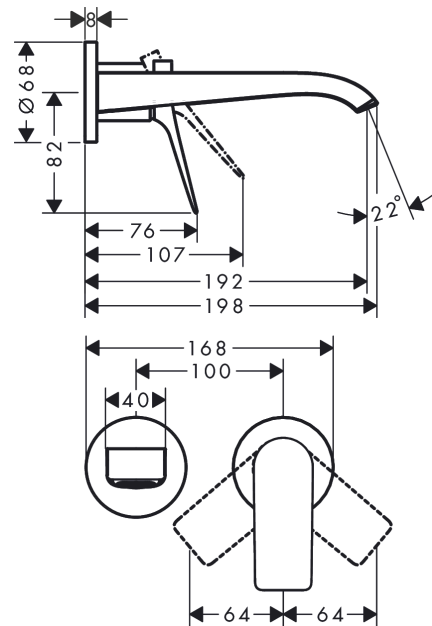

#### product features

- consists of: single lever basin mixer for concealed installation wall-mounted, waste set
- projection 192 mm
- spray type: WaterfallStream
- maximum flow rate at 3 bar: 5 l/min
- ceramic cartridge
- temperature limitation adjustable
- suitable for continuous flow water heaters
- non-closing waste set
- material waste set: metal
- connection type: basic set
- connection dimension: DN15
- handle can be positioned on the right or left, depends on the basic set installation

### Scale drawing