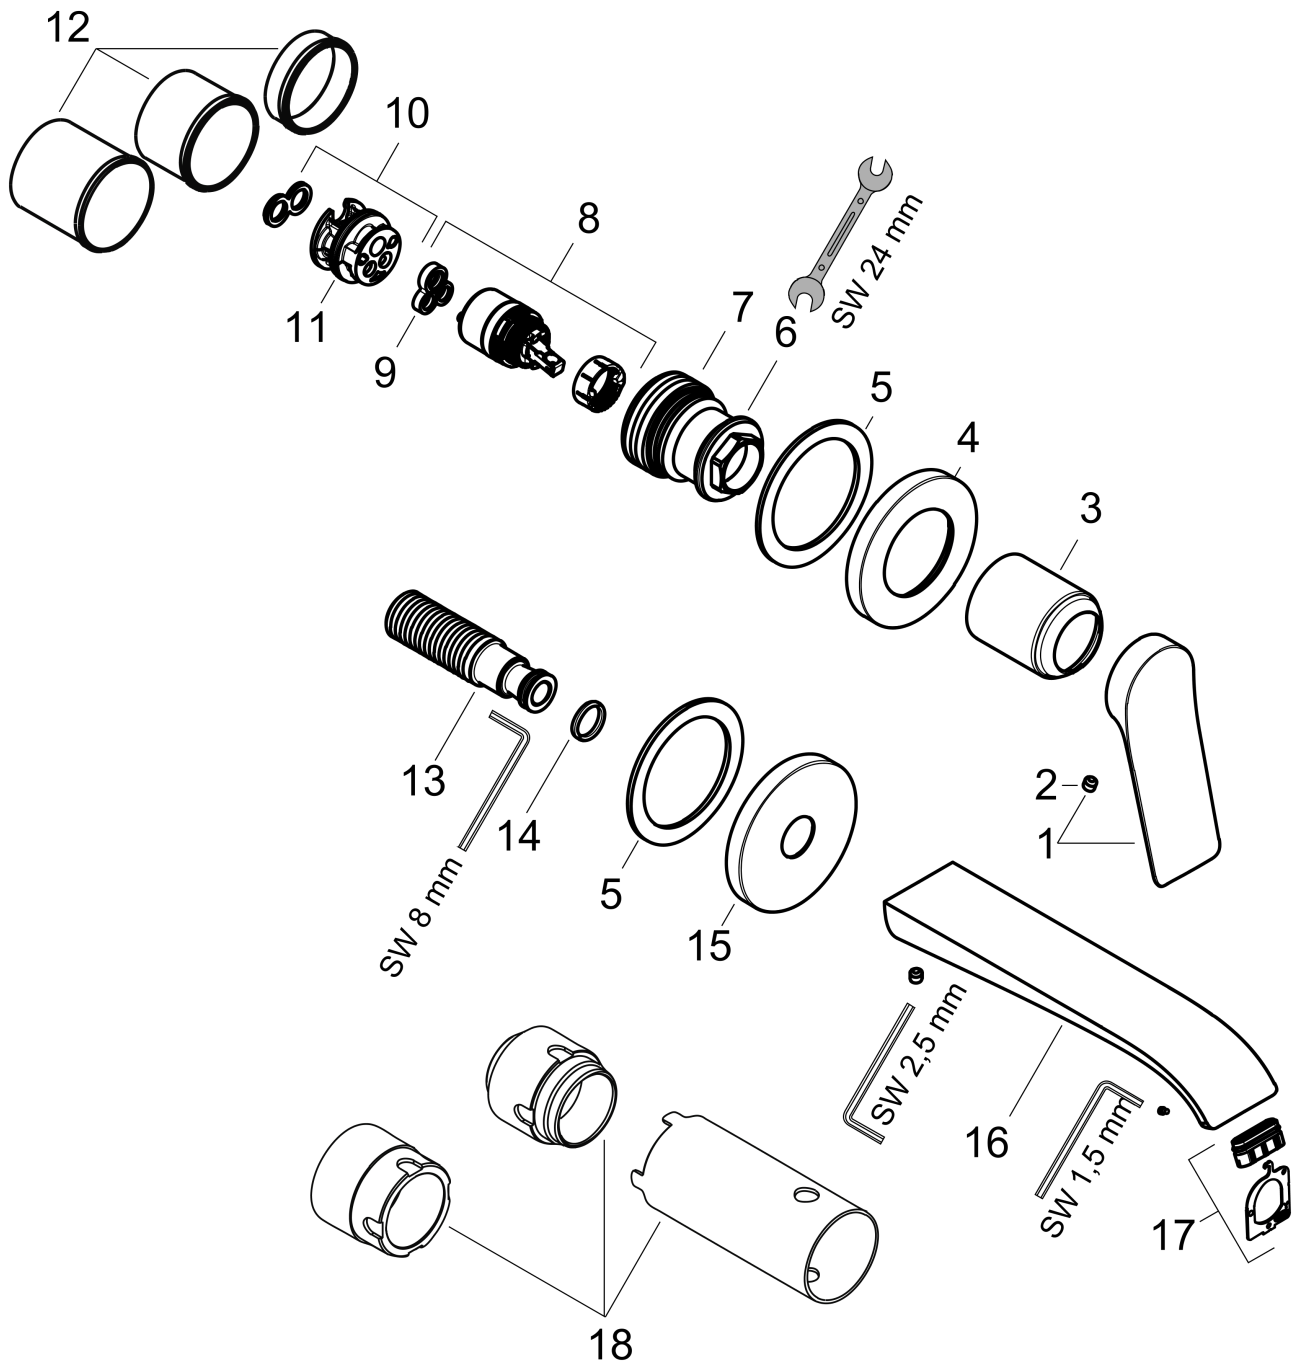

### Flowchart

## Vivenis

Single lever basin mixer for concealed installation wall-mounted with spout 19,2 cm

Surfaces: **Matt Black** Article Number: **75050670**

### Exploded Drawing

Year of production: >06/21

### Spare part list

Year of production: >06/21

| Pos. | Description                      | Article Number | Price | PU |
|------|----------------------------------|----------------|-------|----|
| 1    | handle                           | 94276670       | -     | 1  |
| 2    | hollow set screw M5x5            | 98446000       | -     | 1  |
| 3    | sleeve                           | 93989670       | -     | 1  |
| 4    | escutcheon for handle            | 93988670       | -     | 1  |
| 5    | washer                           | 97600000       | -     | 1  |
| 6    | nut                              | 93141000       | -     | 1  |
| 7    | O-Ring 32x2                      | 98193000       | -     | 1  |
| 8    | cartridge, assy                  | 93760000       | -     | 1  |
| 9    | seal                             | 93383000       | -     | 1  |
| 10   | adapter for cartridge            | 95634000       | -     | 1  |
| 11   | O-ring 26x2                      | 98147000       | -     | 1  |
| 12   | fixing set                       | 97971000       | -     | 1  |
| 13   | connecting thread G½             | 95626000       | -     | 1  |
| 14   | O-ring 13x2                      | 98128000       | -     | 1  |
| 15   | escutcheon for spout             | 93987670       | -     | 1  |
| 16   | spout cpl.                       | 94274670       | -     | 1  |
| 17   | spray former                     | 94275000       | -     | 1  |
| 18   | extension set 25 mm for 13622180 | 31971000       | -     | 1  |
| a    | base body                        | 13622180       | -     | 1  |
| b    | waste                            | 50001670       | -     | 1  |